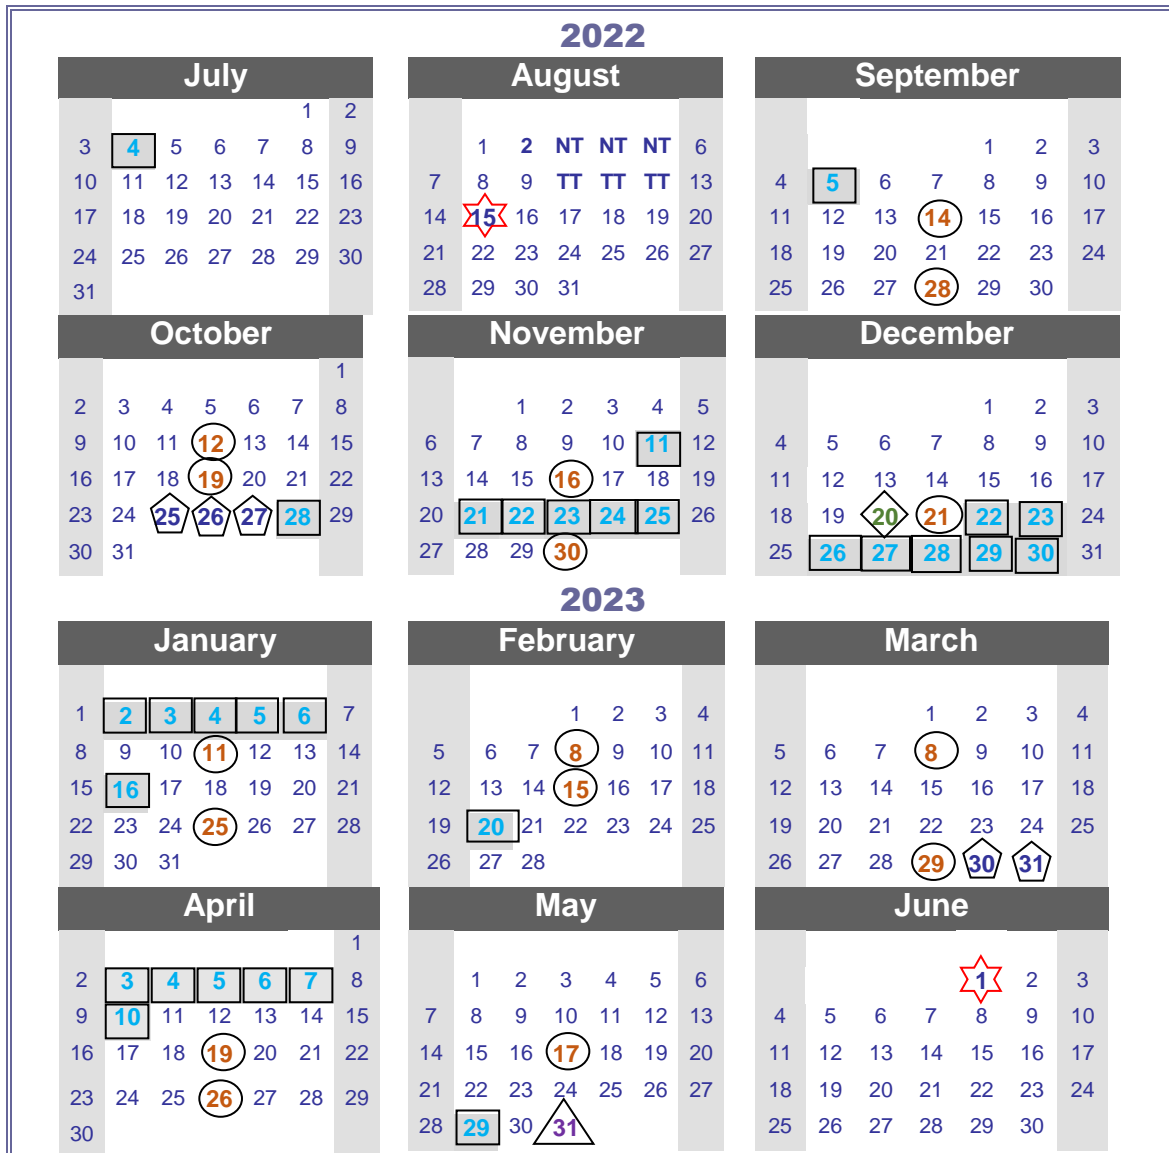

# CARSON CITY SCHOOL DISTRICT

## Academic Year 2022-2023

**District PL Days**  
 (9/14, 9/28, 10/12, 10/19, 11/16, 11/30, 12/21, 1/11, 1/25, 2/8, 2/15, 3/8, 3/29, 4/19, 4/26, 5/17)

**CHS & Pioneer Academy Minimum Day ONLY**

**CHS, Pioneer Academy, CMS & EVMS Minimum Day ONLY**

**School Holidays & Non-School Days:**

Labor Day Sept 5  
 Nevada Day Oct 28  
 Veteran's Day Nov 11  
 Thanksgiving Nov 21 - 25  
 Winter Break Dec 22 – Jan 6  
 Martin Luther King Jan 16  
 President's Day Feb 20  
 Spring Break April 3 - 10  
 Memorial Day May 29

July 4  
 September 5  
 October 28  
 November 11  
 November 24, 25  
 December 23, 26, 30  
 January 2  
 January 16  
 February 20  
 April 10  
 May 29